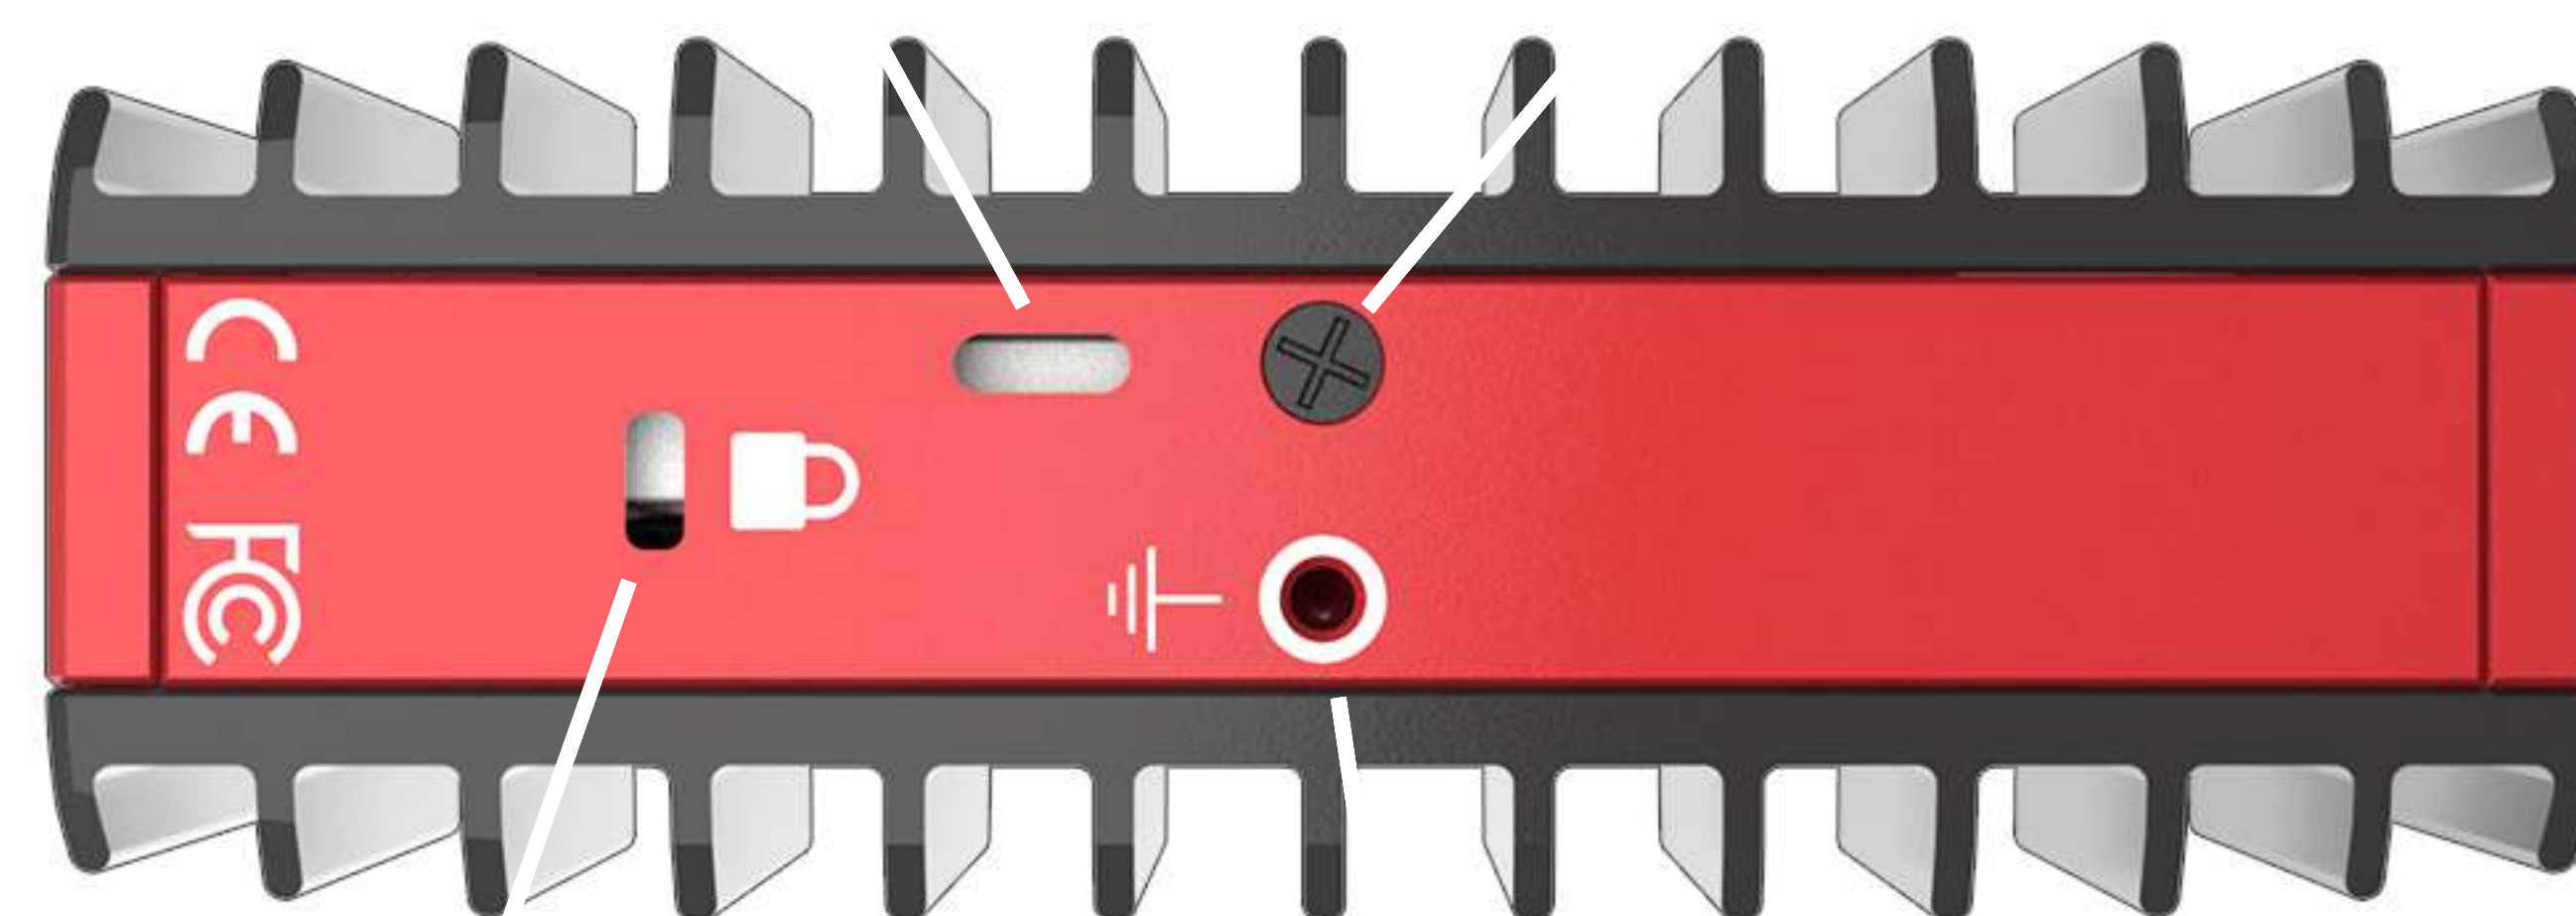

# Bedrock R8000 Drawing

Remote power button with LED

Slot for opening enclosure

Single enclosure screw

Kensington lock

Grounding screw