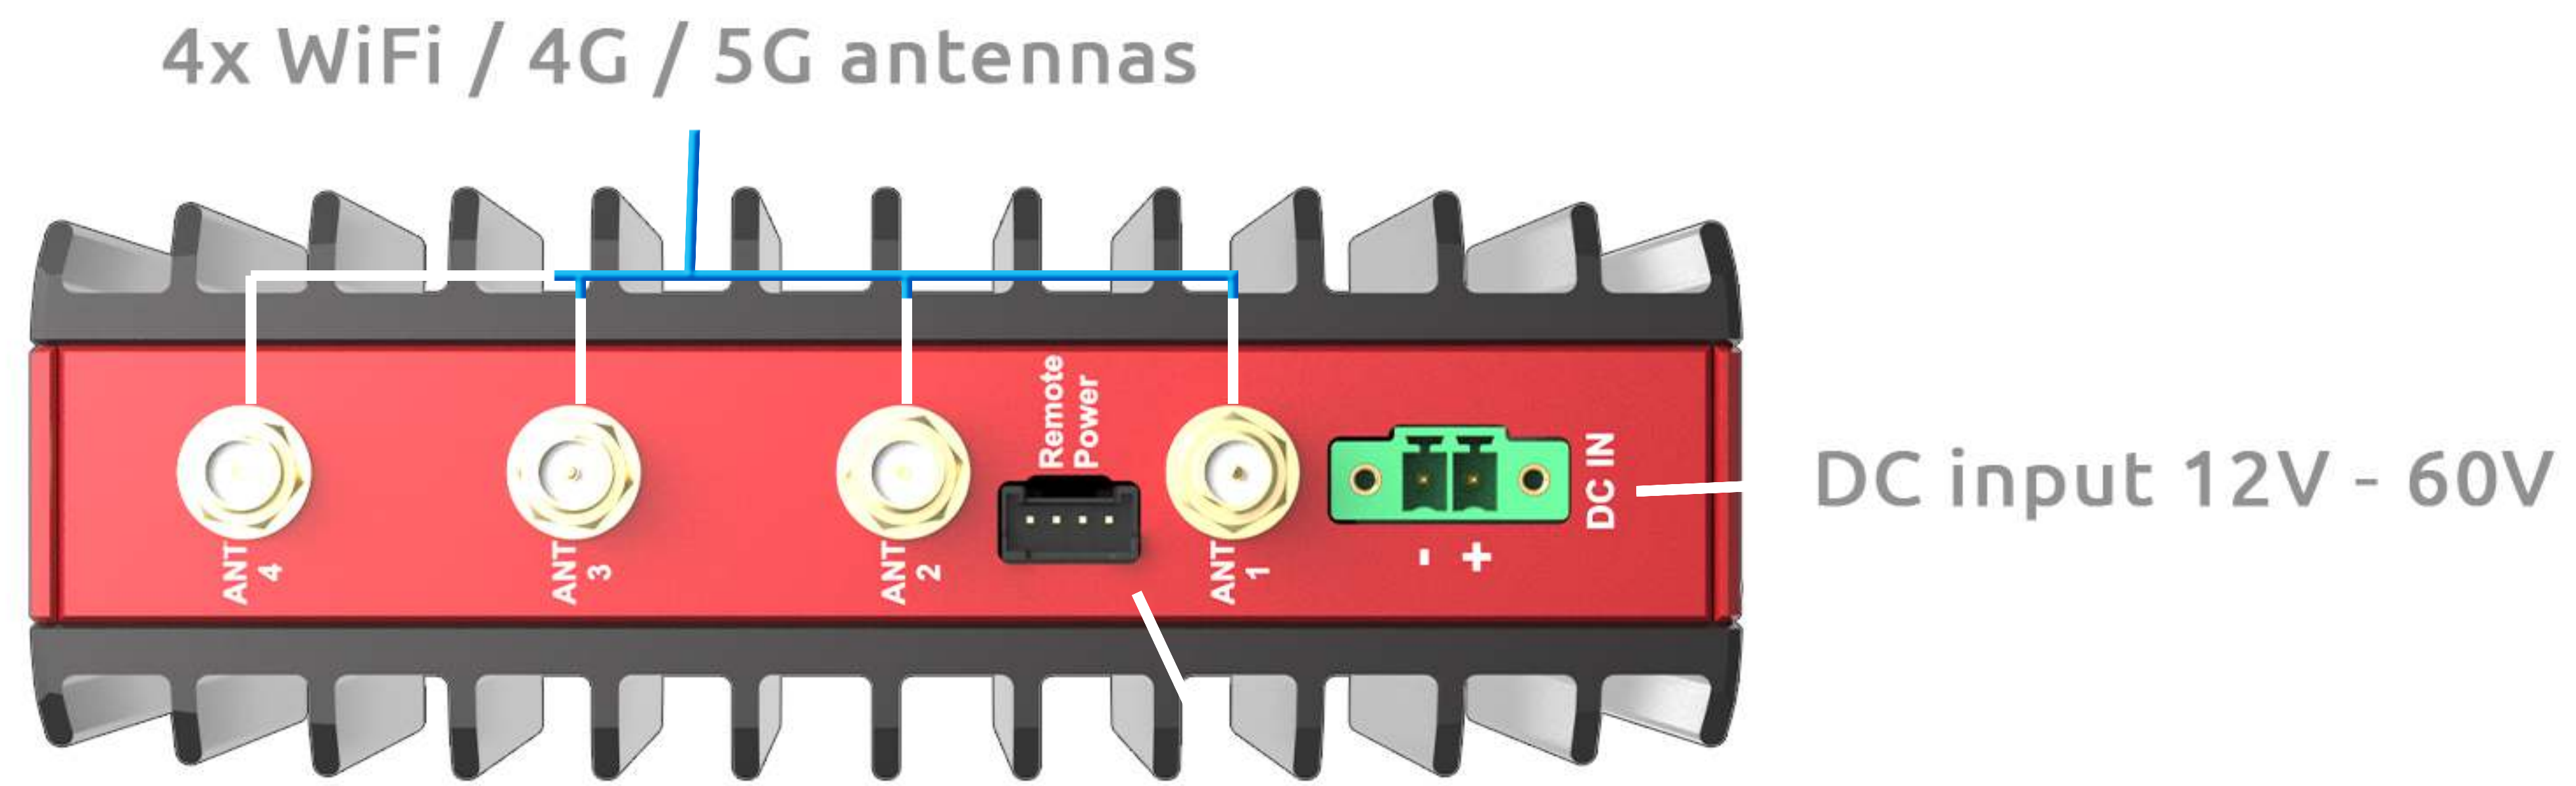

# Bedrock R8000 Drawing

Remote power button with LED

Slot for opening enclosure

Single enclosure screw

Kensington lock

Grounding screw