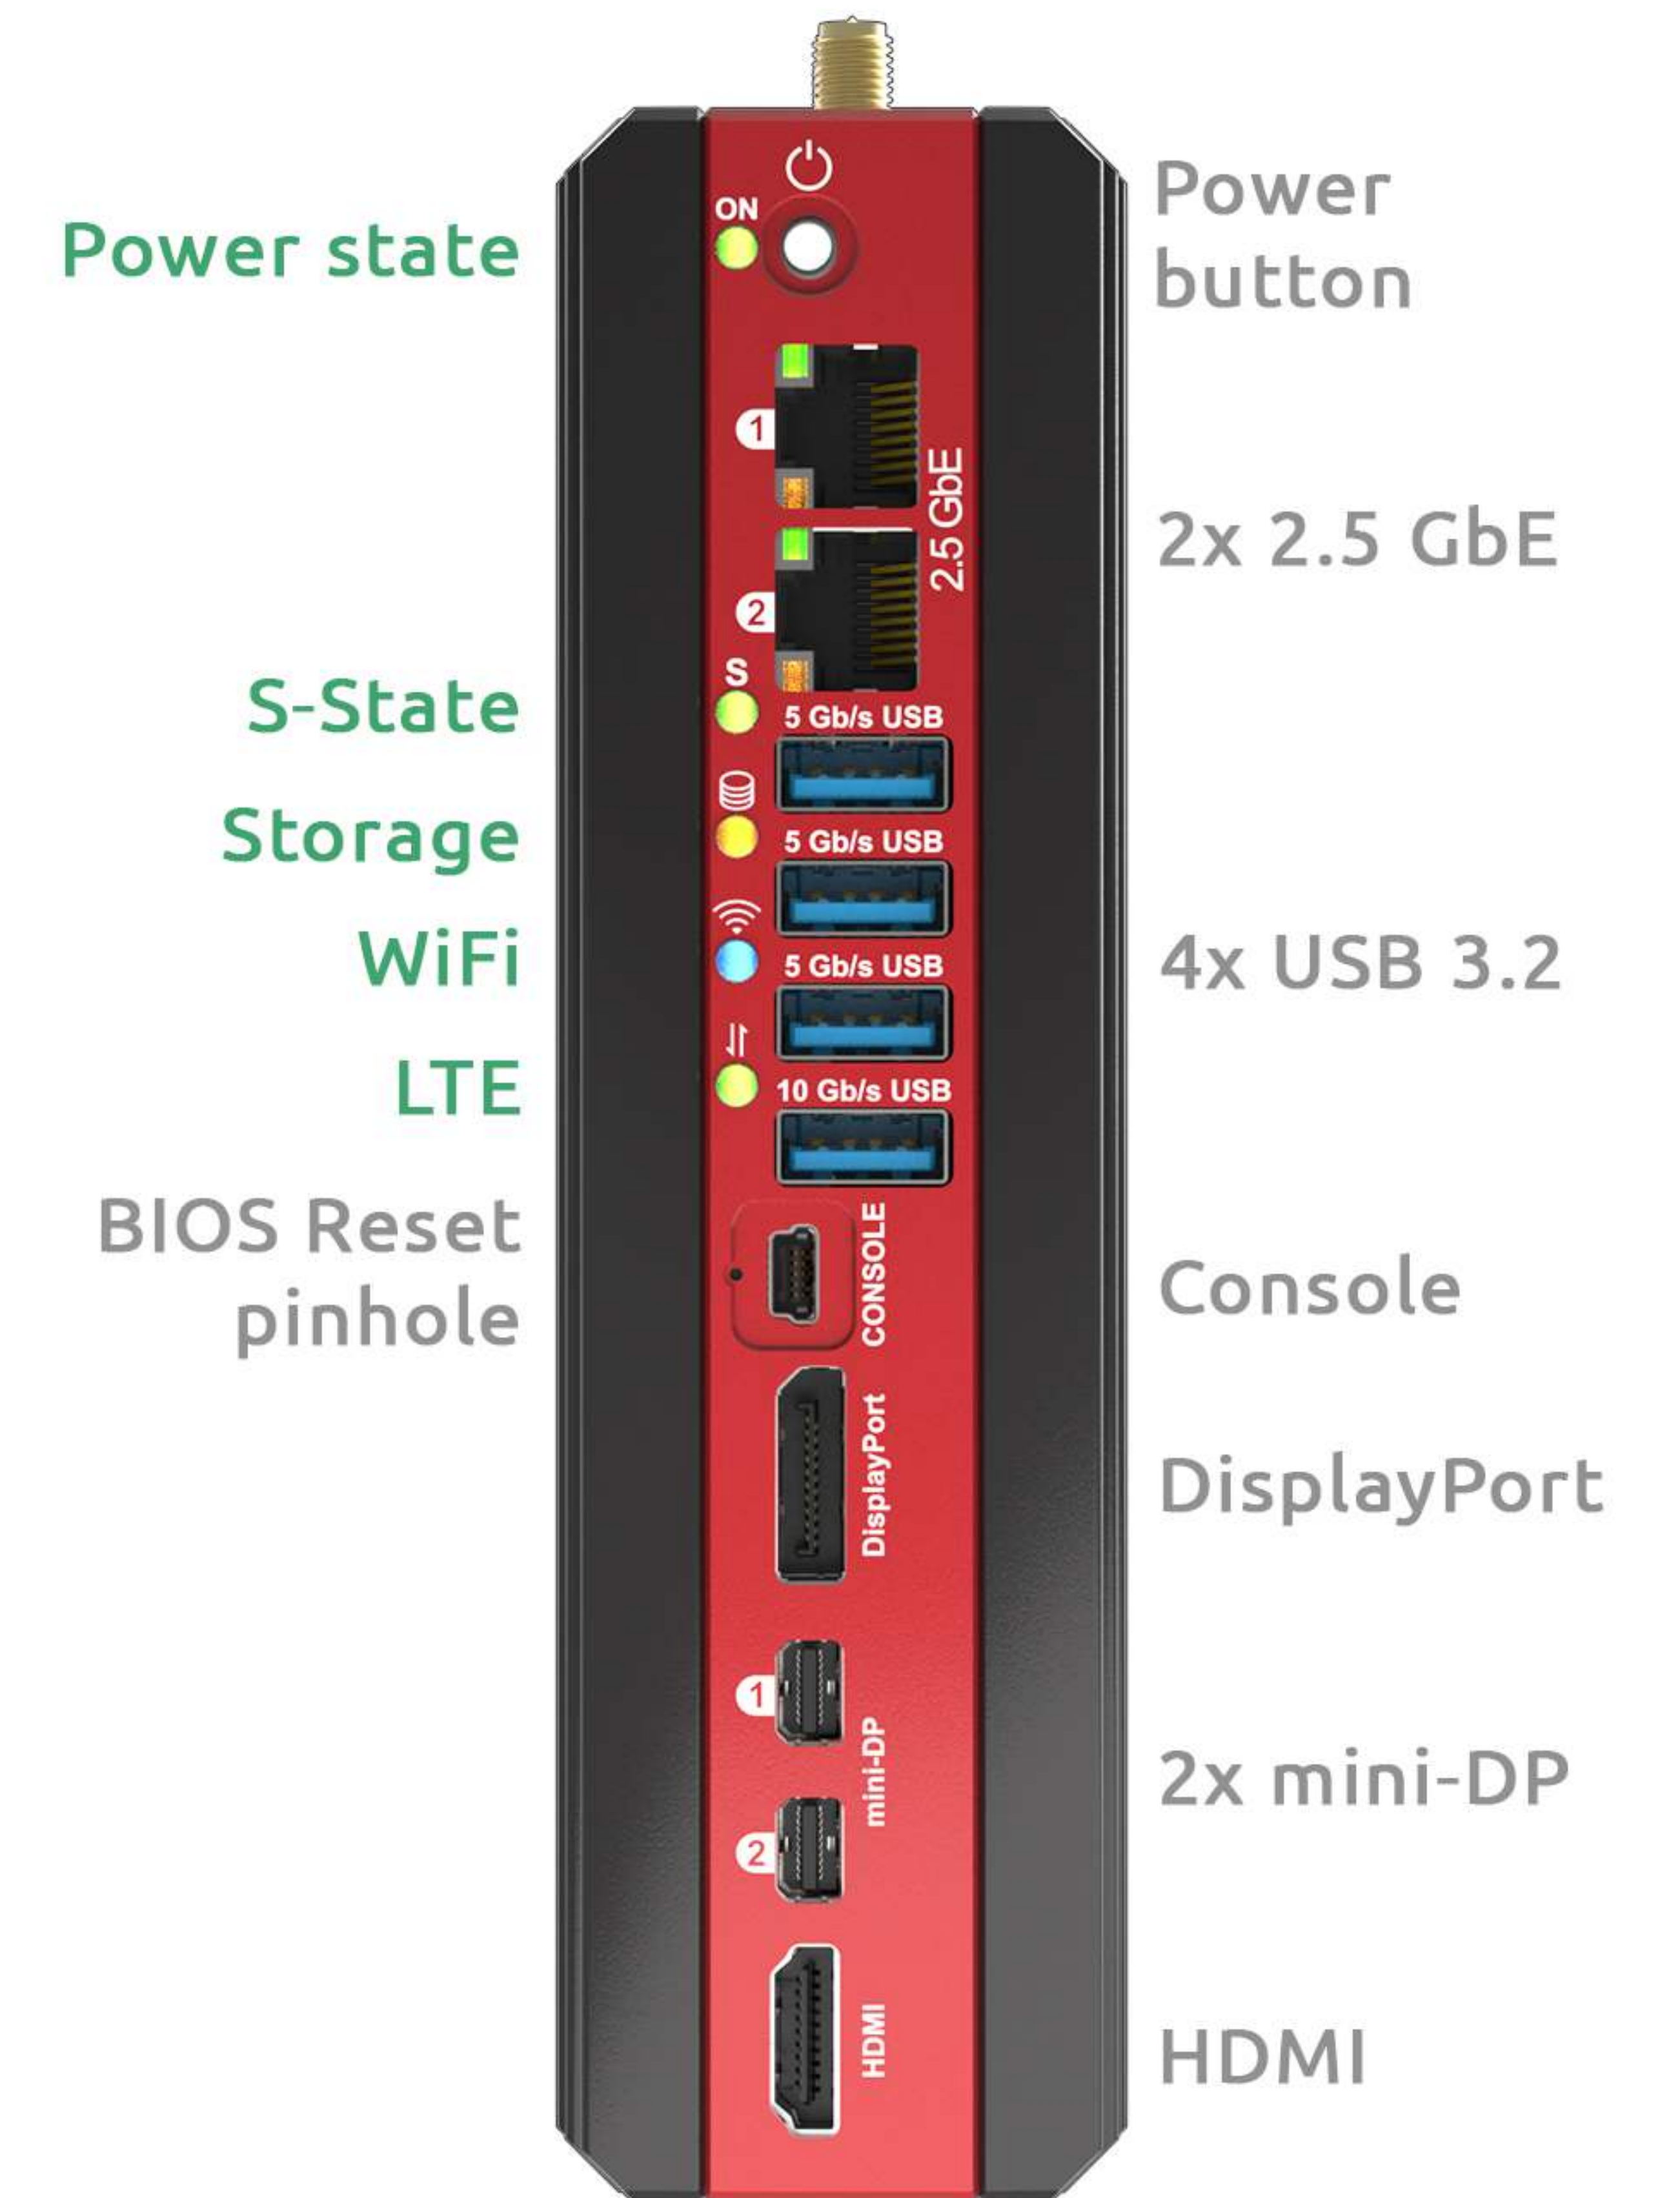

# Bedrock R8000 Drawing

Remote power button with LED

Slot for opening enclosure

Single enclosure screw

Kensington lock

Grounding screw